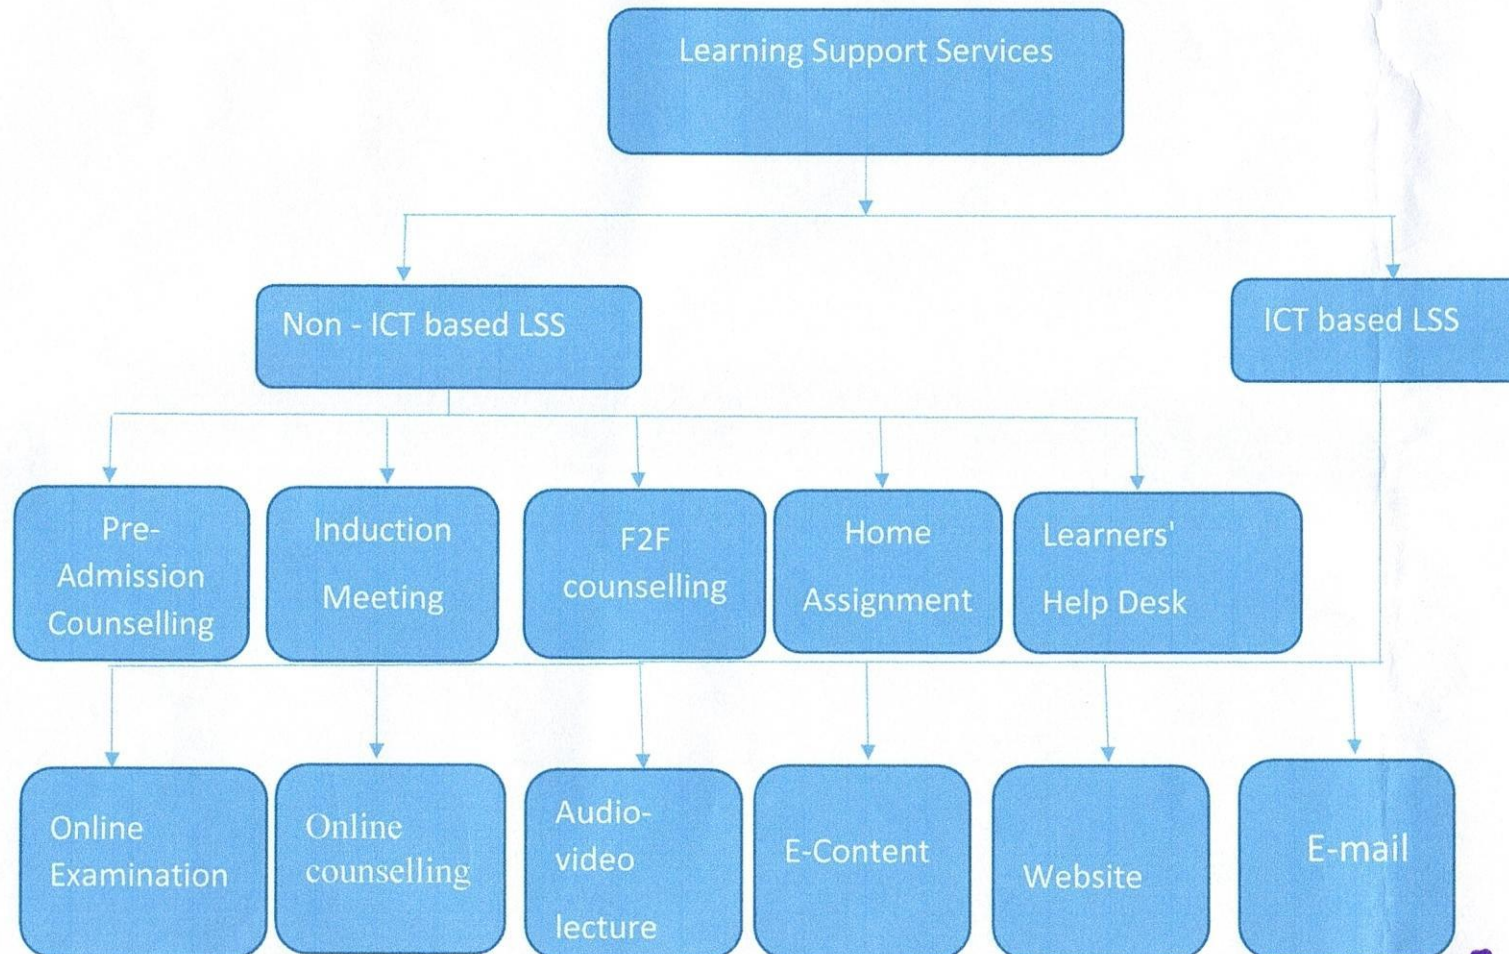

Learner Support System of the PSSOU

Three-tier system of Learning Support system of the PSSOU:

VERIFIED

REGISTRAR
Pt. Sunderlal Sharma (Open)
University Chhattisgarh
BILASPUR (C.G.)

Dr. Preeti Rani Mishra
Incharge NAAC Criteria-IV
PSSOU, CG Bilaspur

Learning Support Services Provided by the University:

VERIFIED

REGISTRAR

Pt. Sunderlal Sharma (Open)
University Chhattisgarh
BILASPUR (C.G.)

Dr. Preeti Rani Mishra
Incharge NAAC Criteria-IV
PSSOU, CG Bilaspur