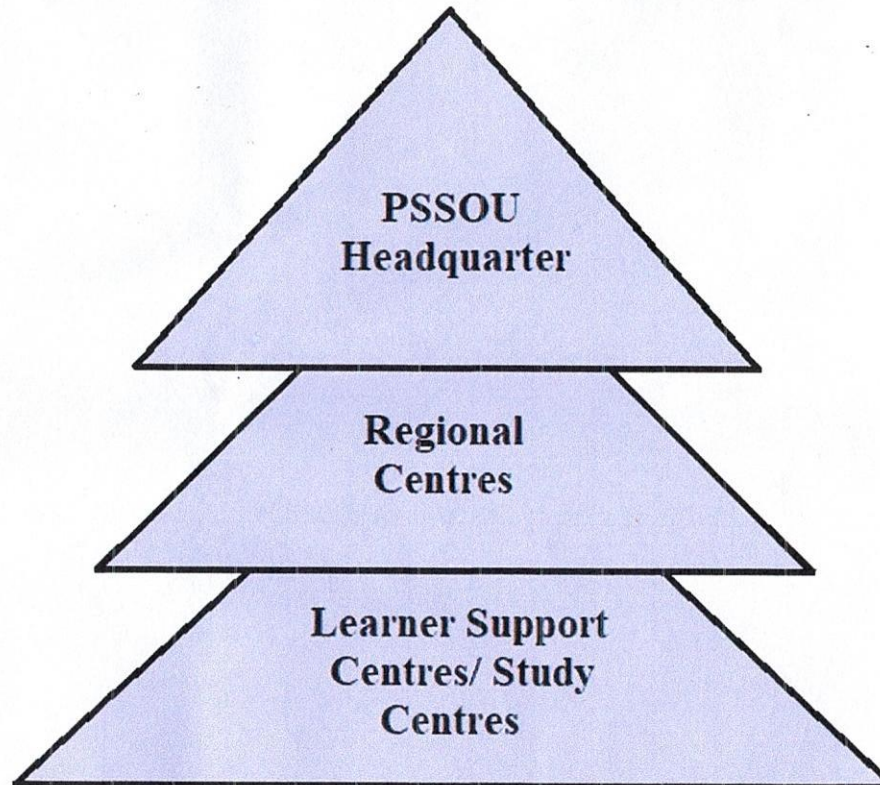

Learner Support System of the PSSOU

Three-tier system of Learning Support system of the PSSOU:

VERIFIED

REGISTRAR
Pt. Sunderlal Sharma (Open)
University Chhattisgarh
BILASPUR (C.G.)

Dr. Preeti Rani Mishra
Incharge NAAC Criteria-IV
PSSOU, CG Bilaspur

Learning Support Services Provided by the University:

VERIFIED

REGISTRAR

Pt. Sunderlal Sharma (Open)
University Chhattisgarh
BILASPUR (C.G.)

Dr. Preeti Rani Mishra
Incharge NAAC Criteria-IV
PSSOU, CG Bilaspur